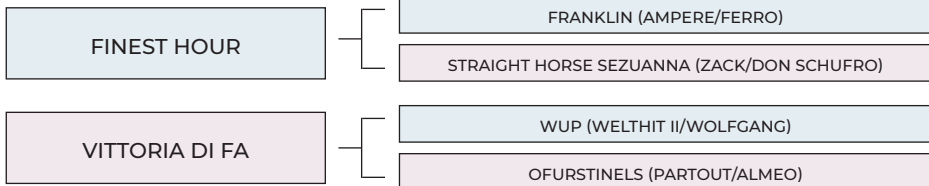

17 - OSIRIDE DI FA

07/05/2023

SEX	COLOUR	BREEDER/OWNER	EMBRYOTRANSFER
Female	Brown	Fonteabeti SRL	No