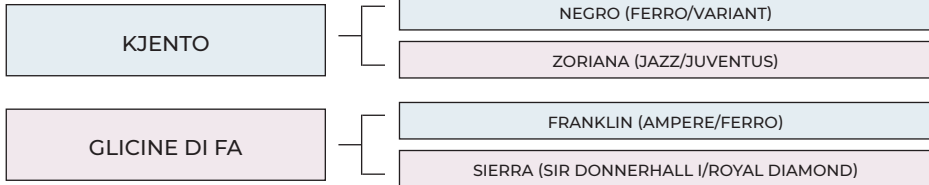

## 15 - ODETTA DI FA

04/05/2023

SEX	COLOUR	BREEDER/OWNER	EMBRYOTRANSFER
Female	Black	Allevamento Fonteabeti S.S.	Coco

GLAMOURDALE	LORD LEATHERDALE (LORD LOXLEY/FERRAGAMO)
	THUJA (NEGRO/AHORN)

ITALA DI FA	KNOCKOUT (EXPRESSION/FERRO)
	PIE'S FUNNY FACE (FÜRST NYMPHENBURG/DE NIRO)

## 16 - ADELLE

23/04/2023

SEX	COLOUR	BREEDER/OWNER	EMBRYOTRANSFER
Female	Black	Giorgia Passeti	Berenice